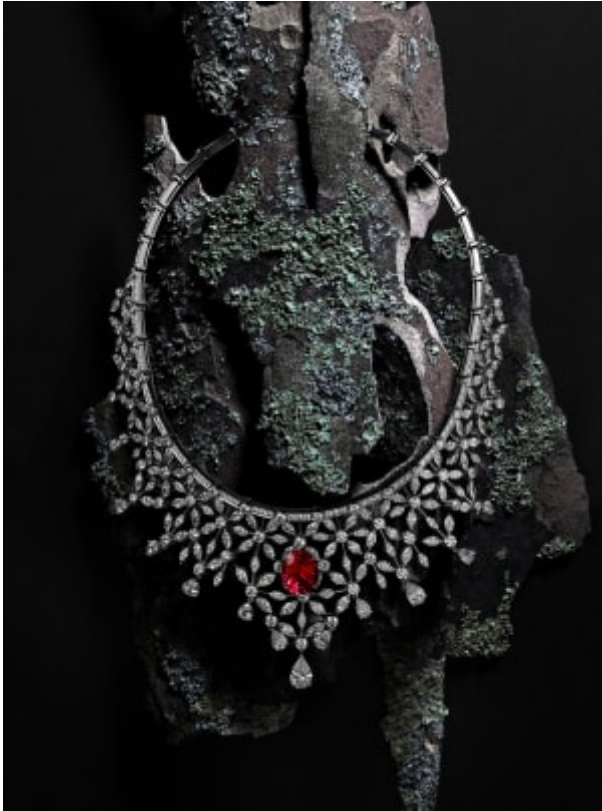

Bettina VetterStill Life & Interior Stylists | Kids | StylistJewellery

Carol Hayes Management

020 7482 1555 www.carolhayesmanagement.co.uk