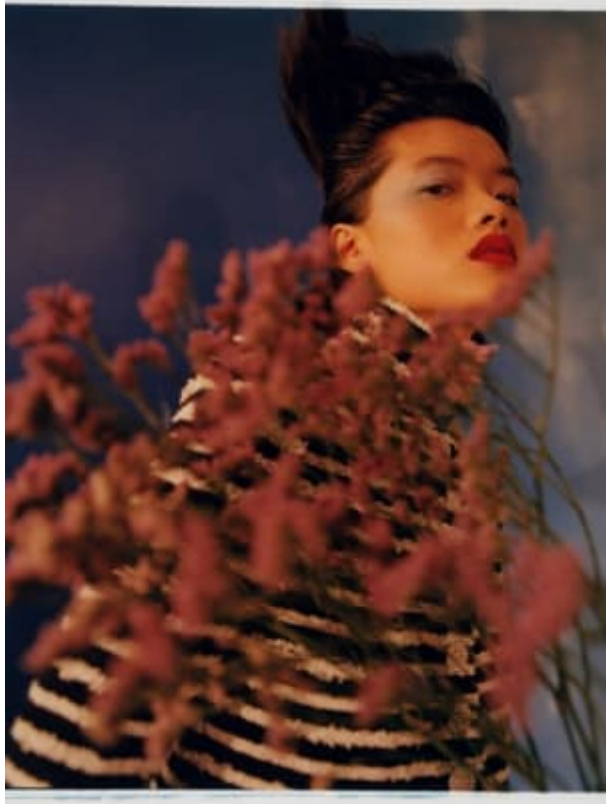

Emilie Plume - Paris Makeup Artist Fashion & Beauty

Carol Hayes Management

020 7482 1555 www.carolhayesmanagement.co.uk

Emilie Plume - Paris Makeup Artist Fashion & Beauty

Carol Hayes Management

020 7482 1555 www.carolhayesmanagement.co.uk