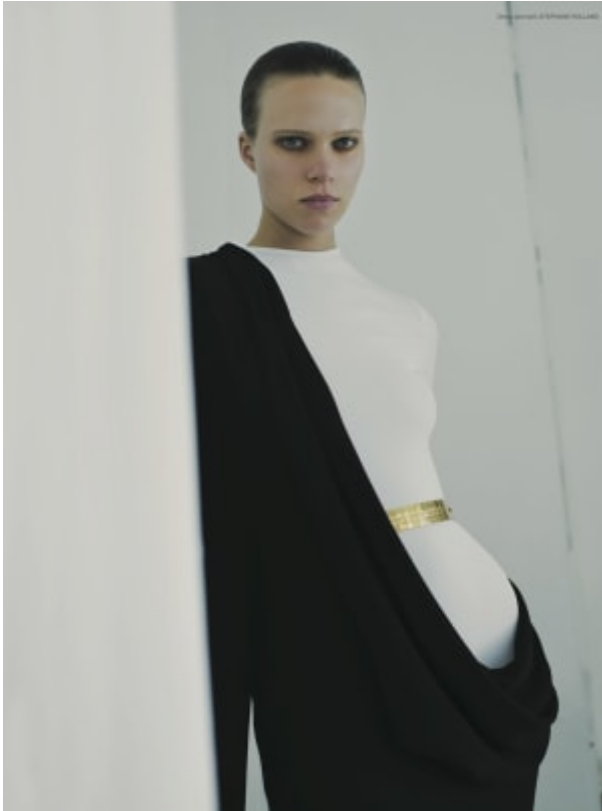

Emilie Plume - Paris

Makeup Artist

Fashion & Beauty

Carol Hayes Management

020 7482 1555 www.carolhayesmanagement.co.uk

Emilie Plume - Paris Makeup Artist Fashion & Beauty

Carol Hayes Management

020 7482 1555 www.carolhayesmanagement.co.uk