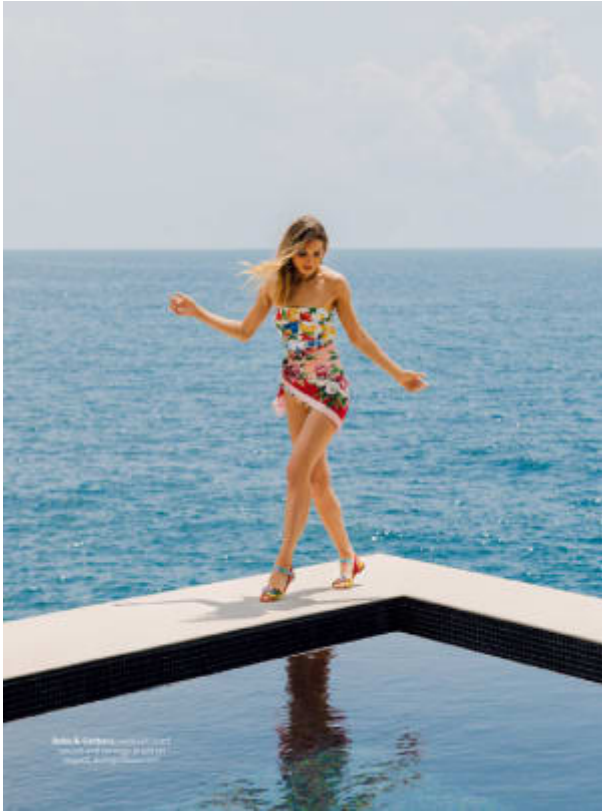

020 7482 1555www.carolhayesmanagement.co.uk

Topshop swimsuit
£24 (topshop.com)
H&M Mens sunglasses 12.99
www.hm.com
Dezigns (sunglasses) 16.99
www.dezigns.co.uk
and
multi-band sunglasses 14.99
www.multi-band.co.uk