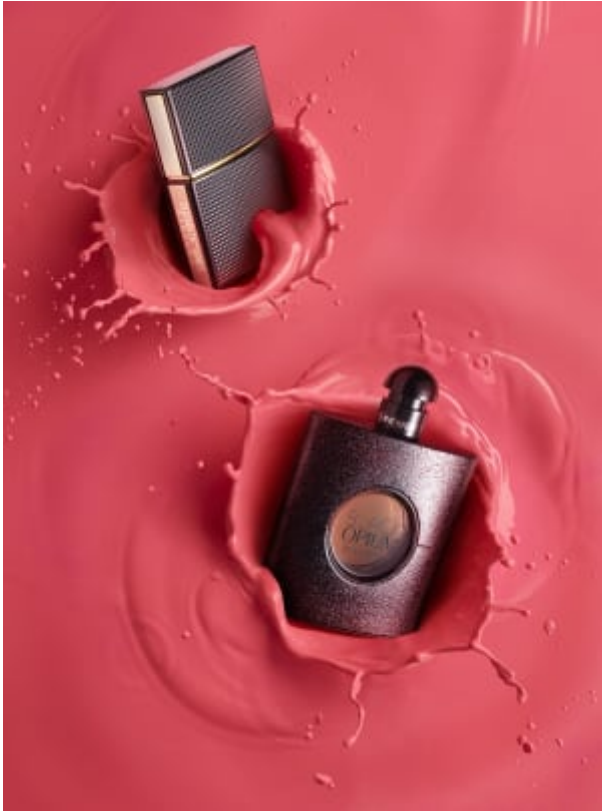

Carol Hayes Management

020 7482 1555 www.carolhayesmanagement.co.uk

Maya Linhares-Marx Still Life & Interior Stylists Cosmetics Textures

Carol Hayes Management

020 7482 1555 www.carolhayesmanagement.co.uk