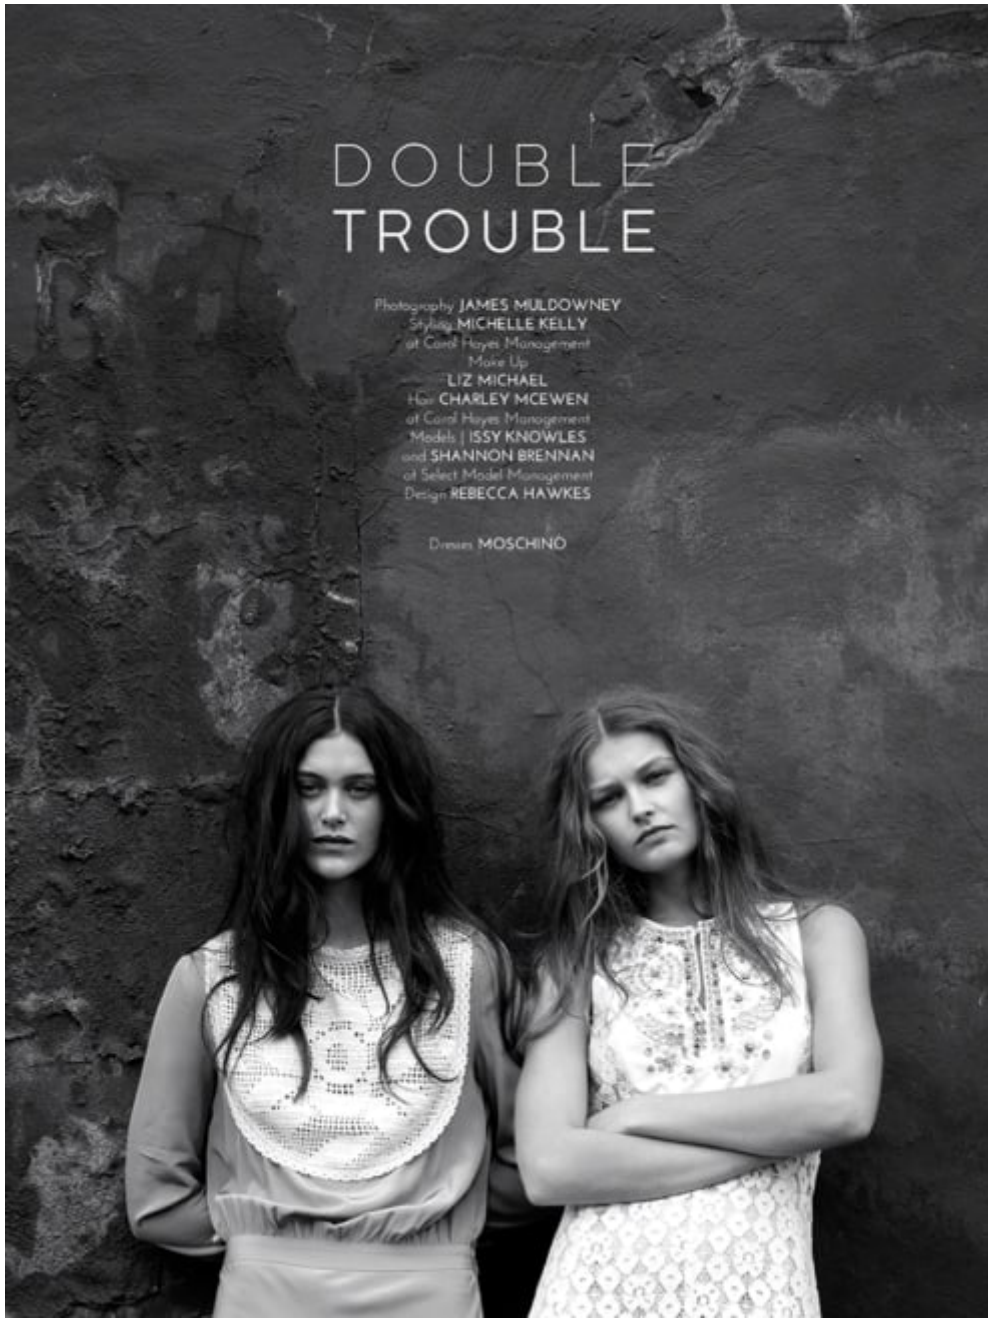

DOUBLE TROUBLE

Photography JAMES MULDOWNEY
Styling MICHELLE KELLY
at Carol Hayes Management
Make Up
LIZ MICHAEL
Hair CHARLEY MCEWEN
at Carol Hayes Management
Models | ISSY KNOWLES
and SHANNON BRENNAN
of Select Model Management
Design REBECCA HAWKES

Dress MOSCHINO