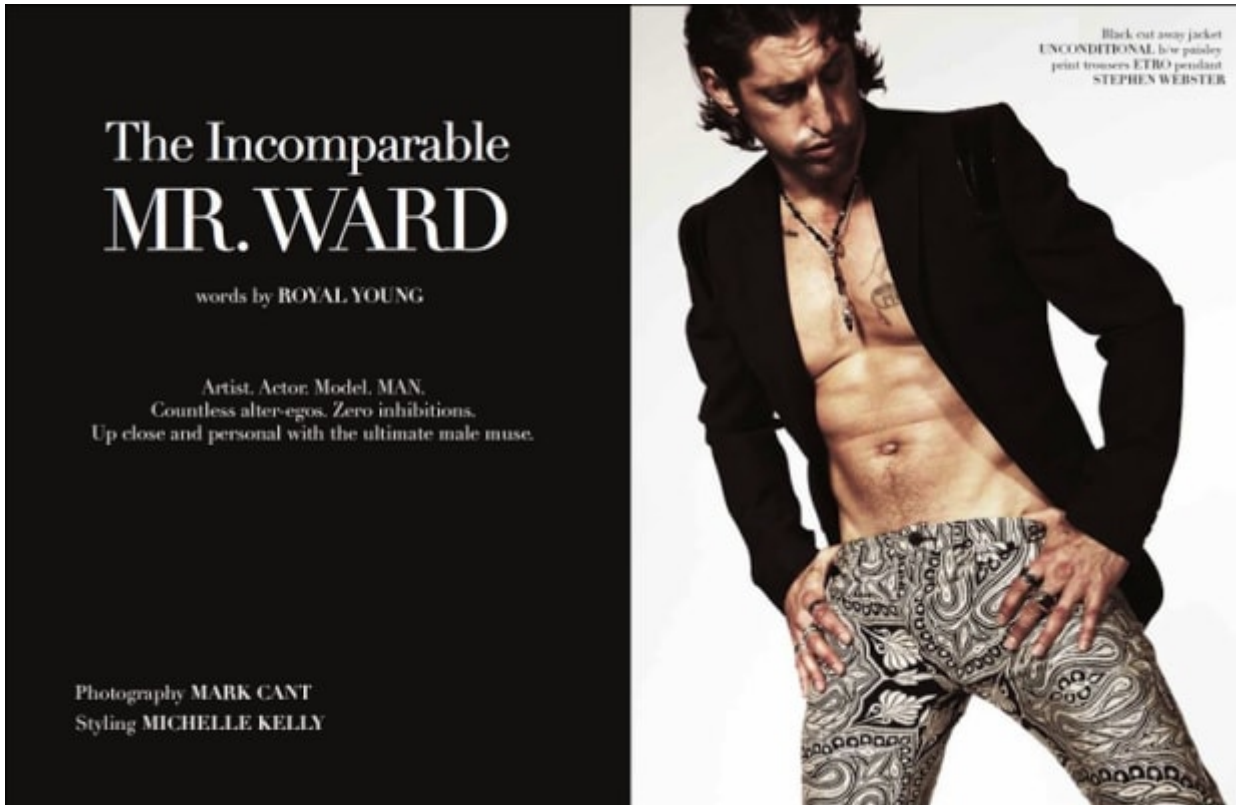

Michelle KellyStylists | Womens | MensMen's Fashion

Carol Hayes Management

020 7482 1555www.carolhayesmanagement.co.uk