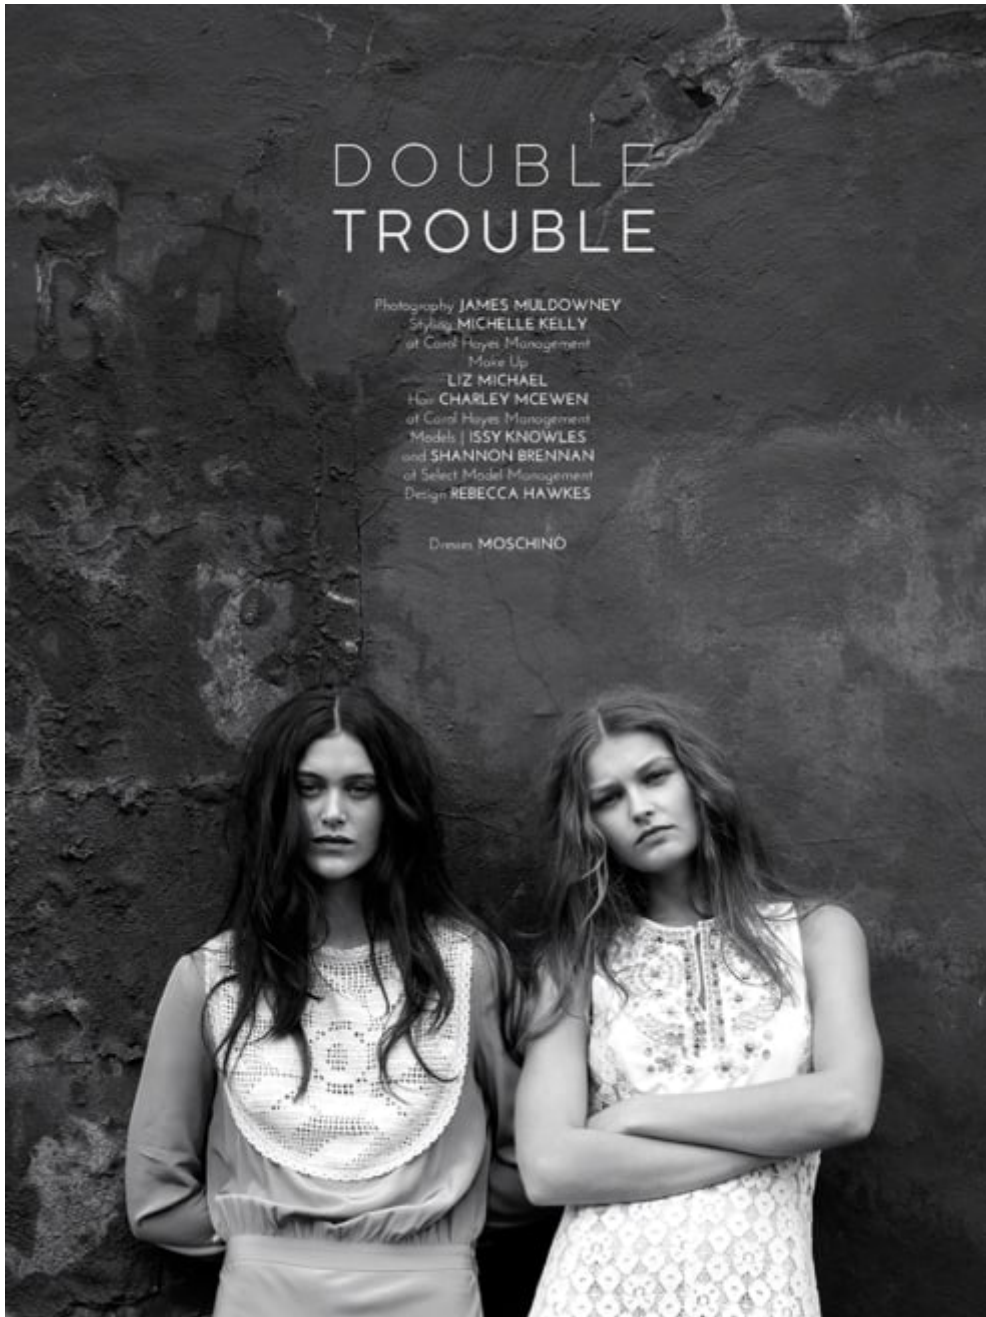

DOUBLE TROUBLE

Photography JAMES MULDOWNEY
Styling MICHELLE KELLY
at Carol Hayes Management
Make Up
LIZ MICHAEL
Hair CHARLEY MCEWEN
at Carol Hayes Management
Models | ISSY KNOWLES
and SHANNON BRENNAN
of Select Model Management
Design REBECCA HAWKES

Dress MOSCHINO