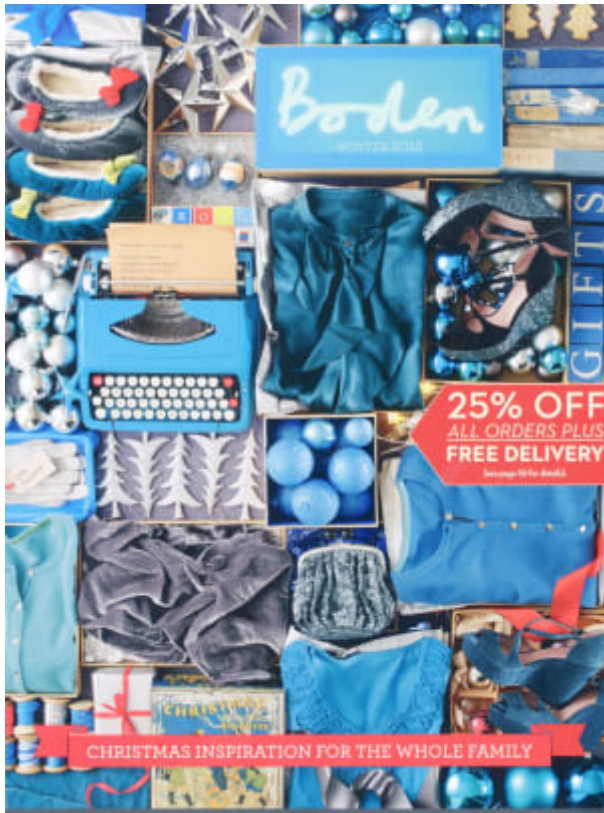

Sam DuffyStylists | Womens | KidsStill Life & Prop styling

Carol Hayes Management

020 7482 1555www.carolhayesmanagement.co.uk