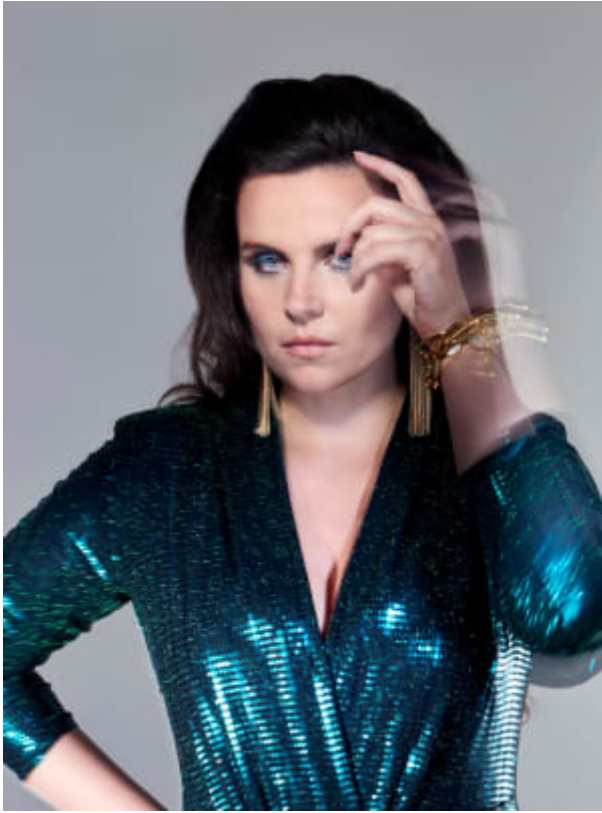

Samantha Cooper Makeup Artist | Mens Grooming Women's Celebrity

Carol Hayes Management

020 7482 1555 www.carolhayesmanagement.co.uk