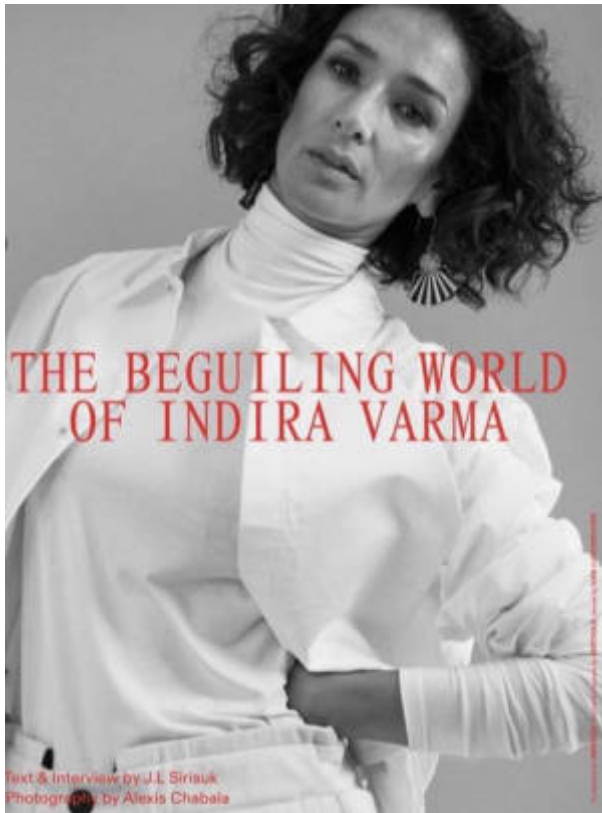

Carol Hayes Management

020 7482 1555 www.carolhayesmanagement.co.uk

AMAZING

AMAZING

FALL/WINTER 2018

N°9

STYLING: ANTONIO
HAIR: N°3 FALL/WINTER 2018
MAKEUP: ANTONIO
DRESS: GIVENCHY
SCARF: GIVENCHY

Samantha Cooper Makeup Artist | Mens Grooming Women's Celebrity