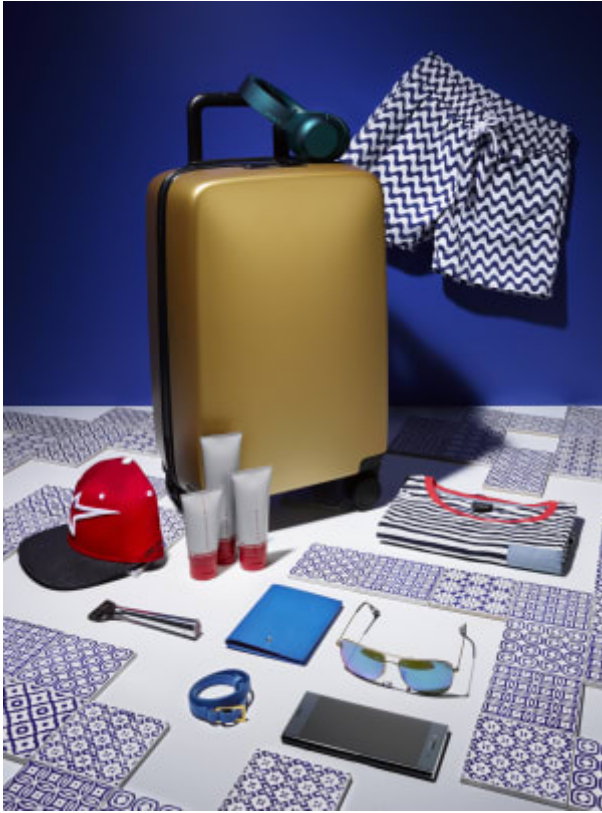

Sarah Ann Murray Stylists | Still Life & Interior Stylists Still Life

Carol Hayes Management

020 7482 1555 www.carolhayesmanagement.co.uk