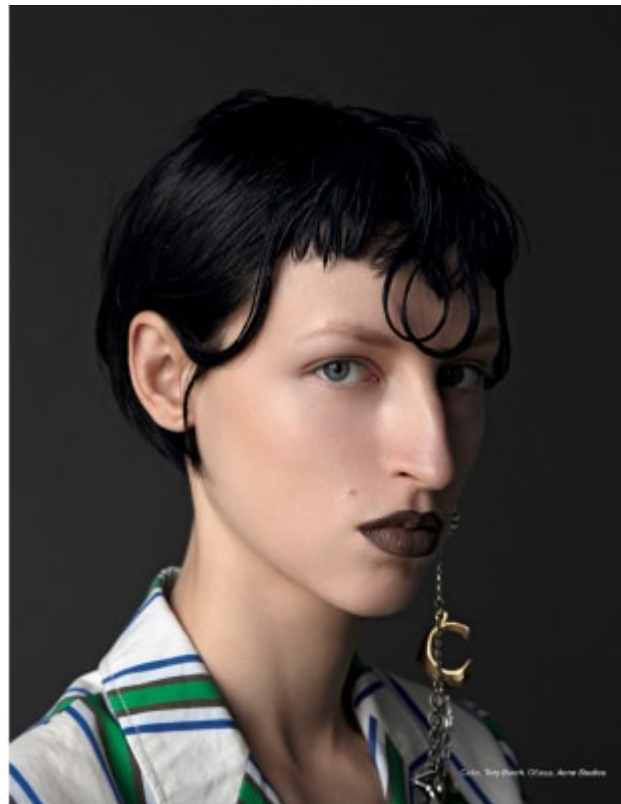

The Danish Girl

Stylization ALEX ALEXOVA
Cinematography MIA RAYFIELD
From SYLVIE MAINVILLE, a production of M.A.C. COSMETICS
Art Direction by FANNY JAKIMOWICZ
Hair ÉRIQUETTE MOURINO
Makeup FREDY ENRIETHE FACE PARIS